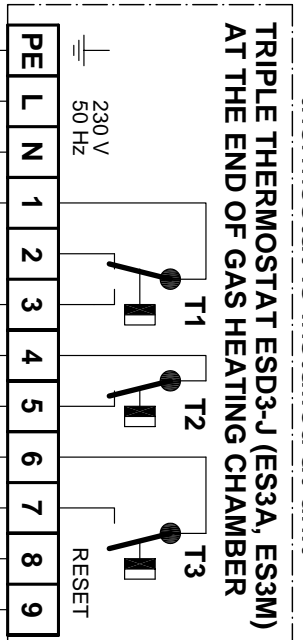

CONTROL SYSTEM IS NOT INCLUDED

thermostat is installed at unit  
**TRIPLE THERMOSTAT ESD3-J (ES3A, ES3M)**  
 AT THE END OF GAS HEATING CHAMBER

wiring is not included

Navrhil:	Tauchman	17. 3. 2006	Datum	
Kreslil:	Harcuba		Zmena	
Schválil:			Podpis	
Datum:	30. 7. 2001		Index zm.	
Typ:	MTP-V 150 - 1000, MTP-KLM 2 - 100, MTP-AT	zak. č.	---	
 <b>Jilernice</b>		<b>RECOMMENDED ELECTRIC MAKE</b> <b>GAS HEATING CHAMBERS</b>		<b>3-JH-2001 C</b> Podel listu: 1 List: 1